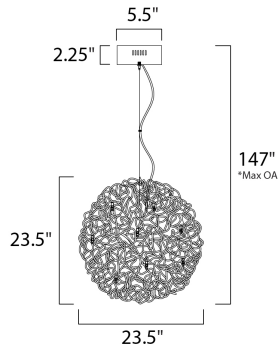

*max overall height of fixture

MEASUREMENTS

DIMENSION : 23.5" L x 23.5" W x 23.5" H
 MAX OAH : 147" OAH
 CANOPY : 5.5" W x 2.25" H x 5.5" L
 HANGING WEIGHT : 17.6 lb

LAMPING

INPUT VOLTAGE : 120V
 LUMENS : 1,250 Rated (1,200 Del.)
 BULB : 12 x 1.2W LED 12V G4 , 14W Total
 BULB INCLUDED : (Included)
 DIMMABLE : Electronic Low Voltage (ELV)
 CRI : 80+ CRI
 COLOR_TEMP : 3000K

FINISHES OPTION

 Polished Chrome (PC)

MATERIAL

Steel, Aluminum

RATINGS

cETLus
 Dry Location

ADDITIONAL

OPERATING TEMPERATURE:
 -20°C (-4°F), 40°C (104°F)